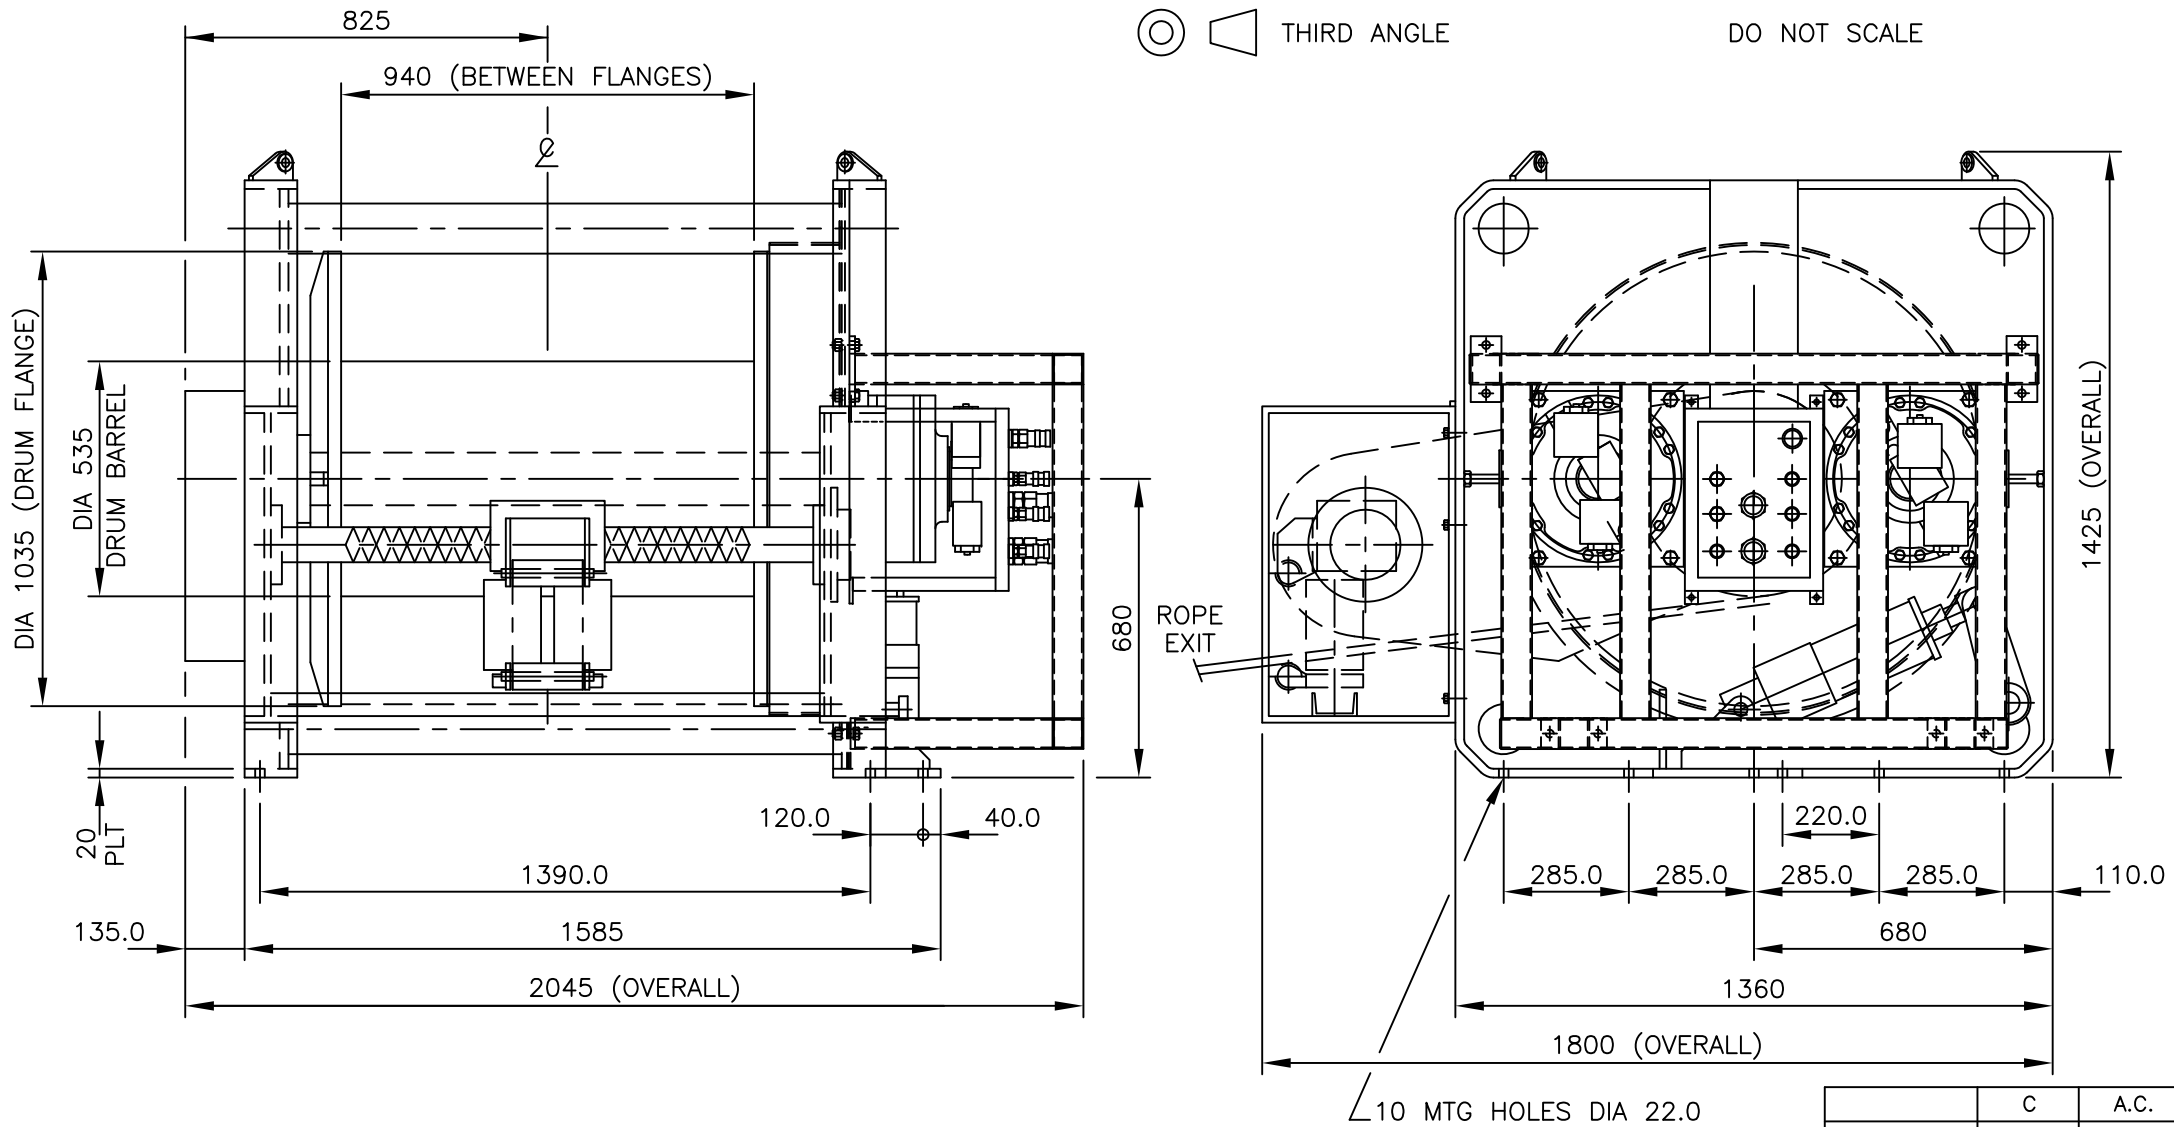

THIRD ANGLE

DO NOT SCALE

10 MTG HOLES DIA 22.0

SEE DRG B4294 FOR ROTREX NH7 WINCH FOOTPRINT DETAILS.

TITLE ROTREX NH7 HYDRAULIC WINCH WITH SPOOLING GEAR

Rotrex Winches  
Website: www.rotrex.co.uk

ABERDEEN Tel: (01224) 771818  
DERBYSHIRE Tel: (01773) 603997  
MOTHERWELL Tel: (01698) 749938

TOLERANCES  
NO DECIMAL PLACES  $\pm 3.0\text{MM}$   
ONE DECIMAL PLACE  $\pm 0.5\text{MM}$

ROUGH M/C  $\pm 0.25\text{MM}$   
FINISH M/C  $\pm 0.025\text{MM}$   
OR AS STATED  
GRIND TO LIMIT STATED

DRAWN  
C.R.

SCALE  
1:13

JOB No

TITLE

CHECKED  
C.R.

DATE  
3/02

DRG.No C7041

	C	A.C.
	B	A.C.
	A	
C.N.NUMBER	REV.	AUTH