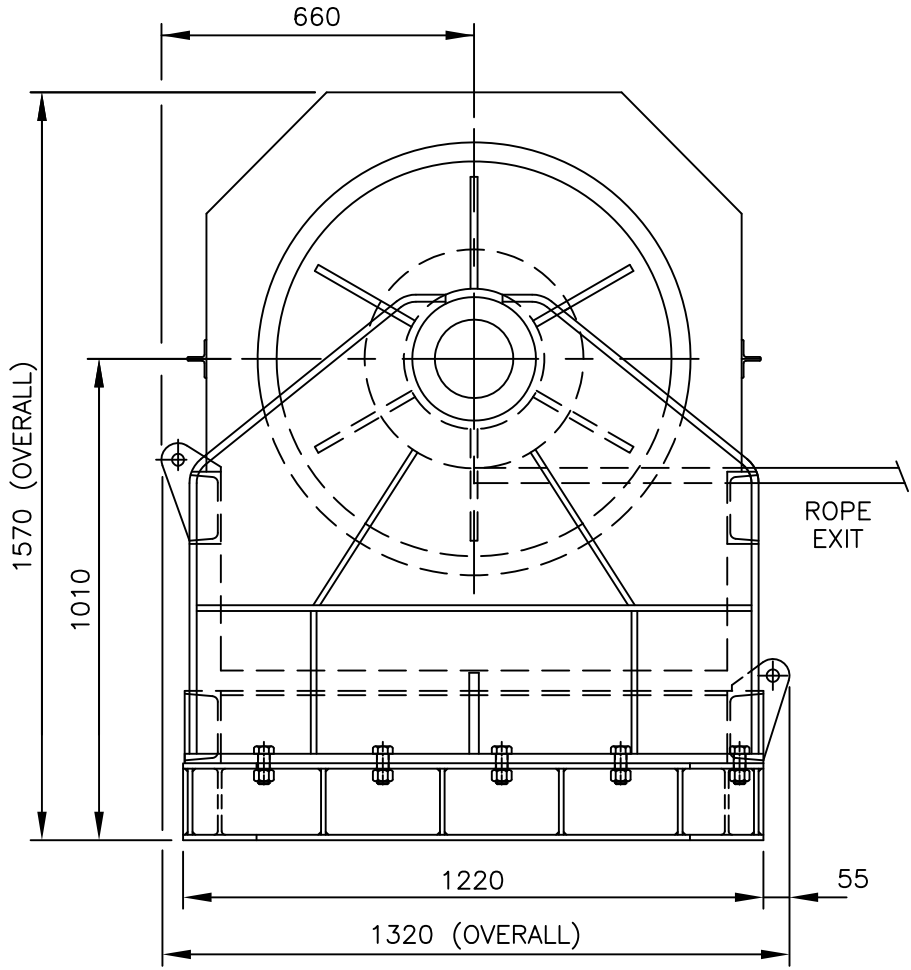

THIRD ANGLE

DO NOT SCALE

WINCH DRUM GUARD NOT SHOWN FOR CLARITY

	C	A.C.
	B	A.C.
C.N.NUMBER	REV.	AUTH

SEE DRG No C7410 FOR ROTREX ZW17 WINCH WITH SECONDARY BASE PLAN VIEW/FOOTPRINT DETAILS.

TITLE ROTREX ZW17 HYDRAULIC WINCH WITH SECONDARY BASE FRAME.

TOLERANCES  
 NO DECIMAL PLACES  $\pm 3.0\text{MM}$   
 ONE DECIMAL PLACE  $\pm 0.5\text{MM}$   
 ROUGH M/C  $\pm 0.25\text{MM}$   
 FINISH M/C  $\pm 0.025\text{MM}$   
 OR AS STATED  
 GRIND TO LIMIT STATED

DRAWN A.C.  
 SCALE 1:12  
 JOB No

TITLE

Rotrex Winches  
 Website: www.rotrex.co.uk

ABERDEEN Tel: (01224) 771818  
 DERBYSHIRE Tel: (01773) 603997  
 MOTHERWELL Tel: (01698) 749938

CHECKED C.R.  
 DATE 02/09