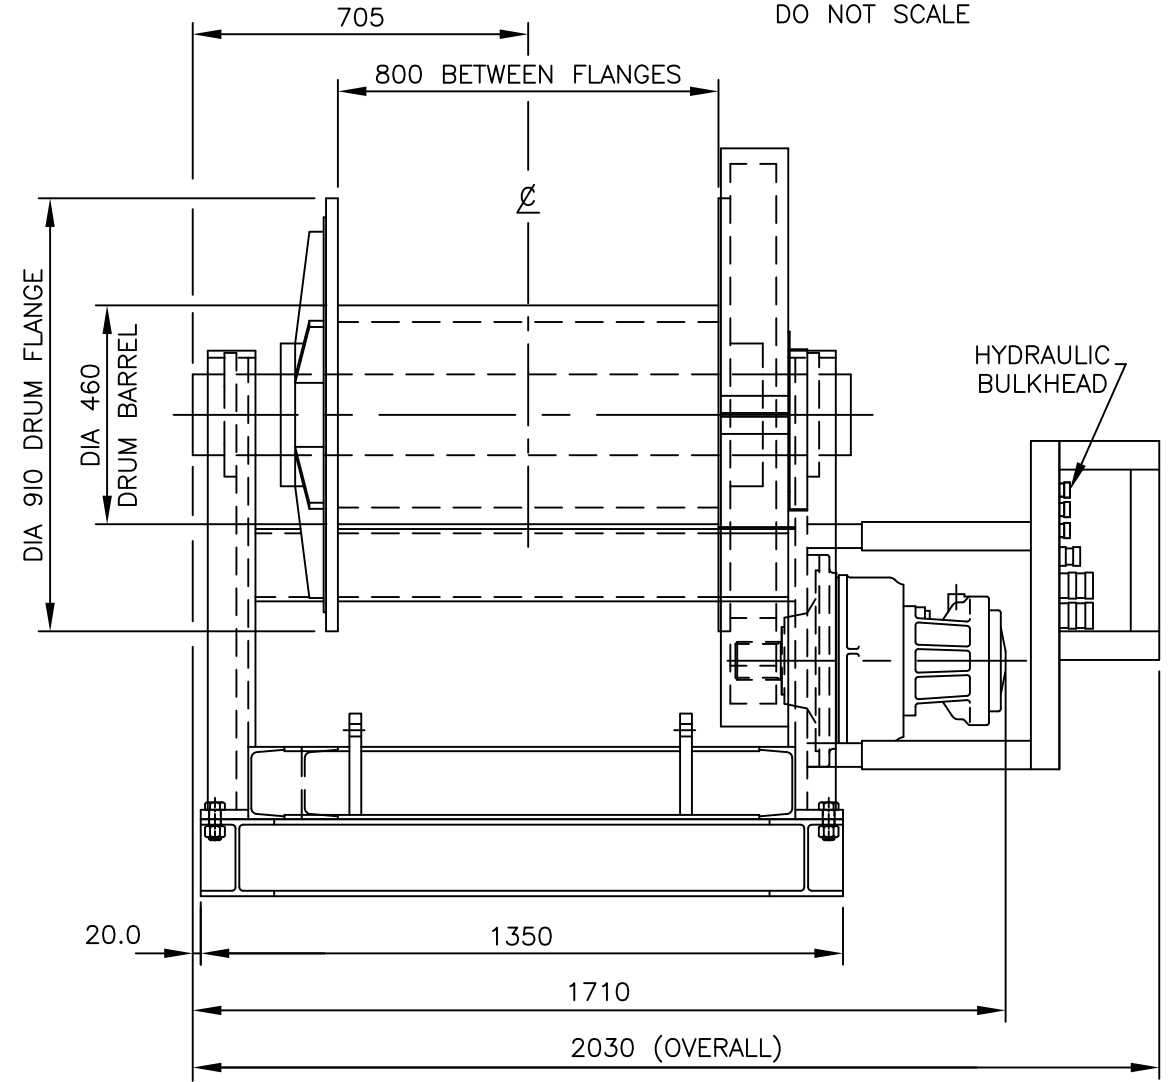

THIRD ANGLE

DO NOT SCALE

WINCH DRUM GUARD NOT SHOWN FOR CLARITY

	C	A.C.
	B	A.C.
C.N.NUMBER	REV.	AUTH

SEE DRG No C7410 FOR ROTREX ZW17 WINCH WITH SECONDARY BASE PLAN VIEW/FOOTPRINT DETAILS.

TITLE ROTREX ZW17 HYDRAULIC WINCH WITH SECONDARY BASE FRAME.

TOLERANCES  
 NO DECIMAL PLACES  $\pm 3.0\text{MM}$   
 ONE DECIMAL PLACE  $\pm 0.5\text{MM}$   
 ROUGH M/C  $\pm 0.25\text{MM}$   
 FINISH M/C  $\pm 0.025\text{MM}$   
 OR AS STATED  
 GRIND TO LIMIT STATED

DRAWN A.C.  
 SCALE 1:12  
 JOB No

TITLE

Rotrex Winches  
 Website: www.rotrex.co.uk

ABERDEEN Tel: (01224) 771818  
 DERBYSHIRE Tel: (01773) 603997  
 MOTHERWELL Tel: (01698) 749938

CHECKED C.R.  
 DATE 02/09