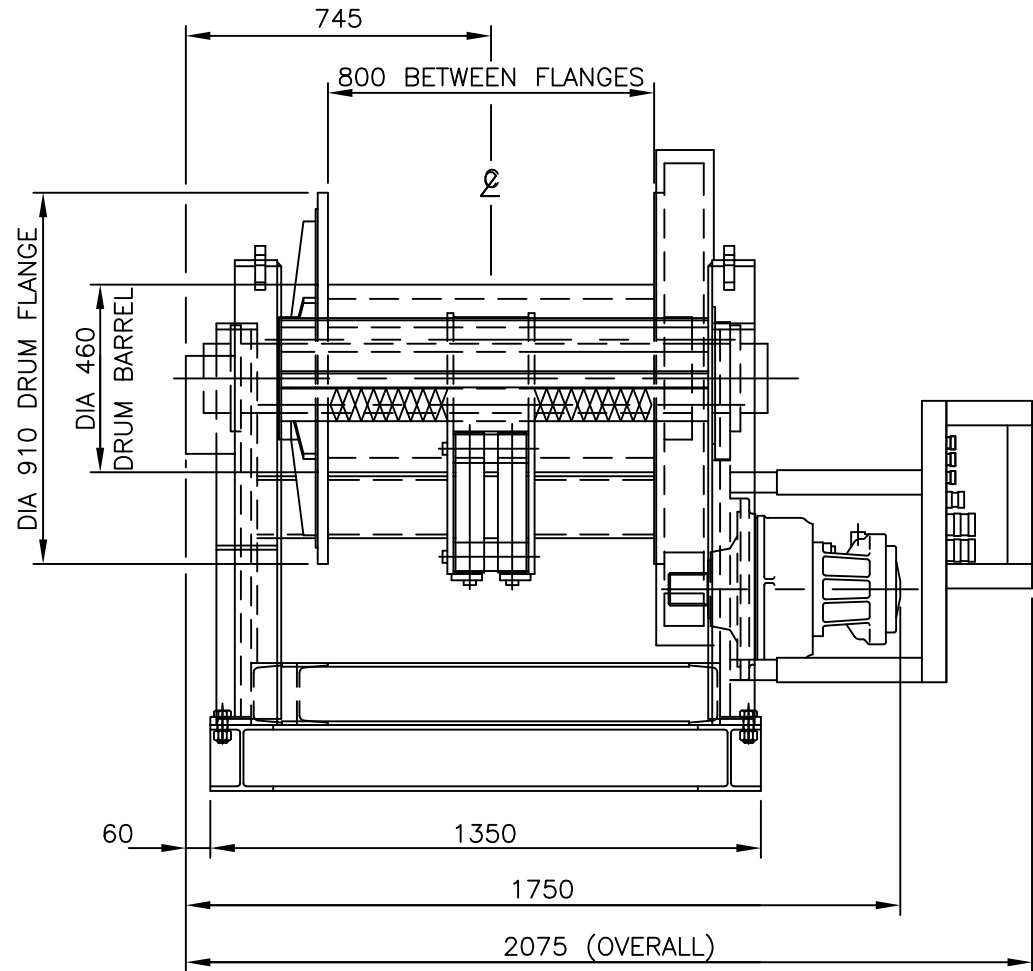

THIRD ANGLE

DO NOT SCALE

WINCH DRUM GUARD NOT SHOWN FOR CLARITY

SEE DRG No C7412 FOR ROTREX ZW17 WINCH WITH SPOOLING GEAR & SECONDARY BASE PLAN VIEW/FOOTPRINT DETAILS.

	B	A.C.
	A	A.C.
C.N.NUMBER	REV.	AUTH

TITLE ROTREX ZW17 HYDRAULIC WINCH WITH SPOOLING GEAR & SECONDARY BASE FRAME.

TOLERANCES  
NO DECIMAL PLACES  $\pm 3.0\text{MM}$   
ONE DECIMAL PLACE  $\pm 0.5\text{MM}$

DRAWN A.C.	SCALE 1:14	JOB No	TITLE
---------------	---------------	--------	-------

Rotrex Winches  
Website: [www.rotrex.co.uk](http://www.rotrex.co.uk)

ABERDEEN Tel: (01224) 771818  
DERBYSHIRE Tel: (01773) 603997  
MOTHERWELL Tel: (01698) 749938

ROUGH M/C  $\pm 0.25\text{MM}$   
FINISH M/C  $\pm 0.025\text{MM}$   
OR AS STATED  
GRIND TO LIMIT STATED