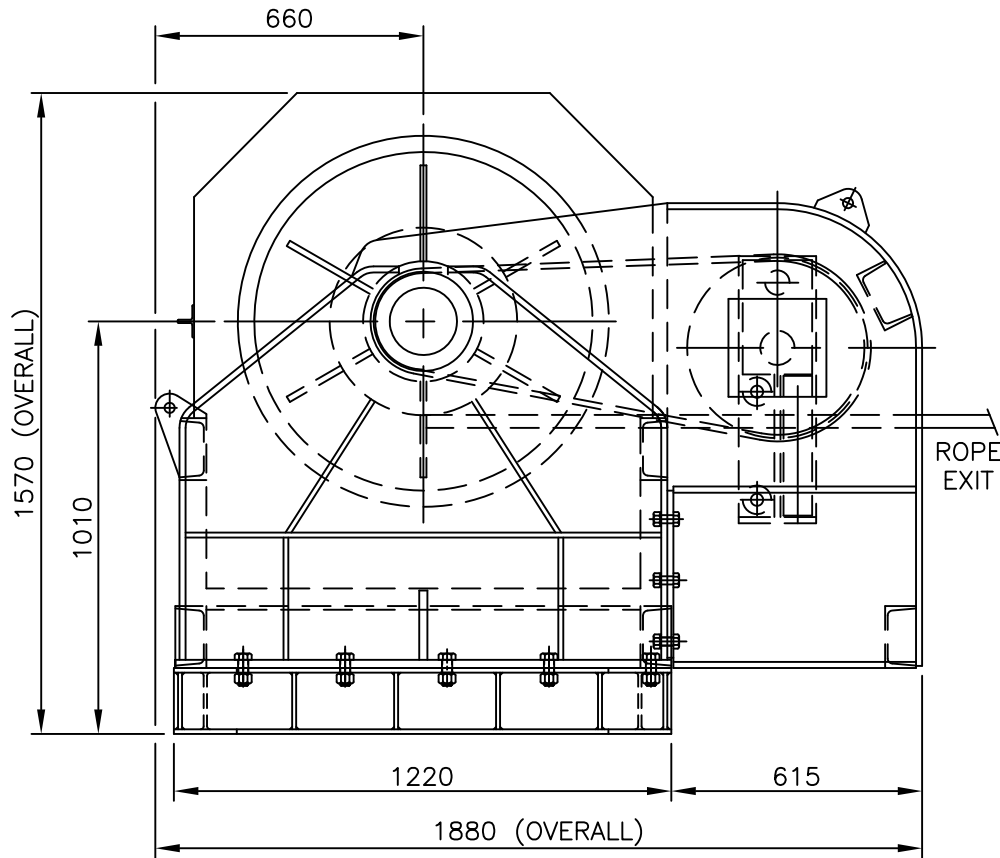

THIRD ANGLE

DO NOT SCALE

WINCH DRUM GUARD NOT SHOWN FOR CLARITY

SEE DRG No C7412 FOR ROTREX ZW17 WINCH WITH SPOOLING GEAR & SECONDARY BASE PLAN VIEW/FOOTPRINT DETAILS.

	B	A.C.
	A	A.C.
C.N.NUMBER	REV.	AUTH

TITLE ROTREX ZW17 HYDRAULIC WINCH WITH SPOOLING GEAR & SECONDARY BASE FRAME.

TOLERANCES  
NO DECIMAL PLACES  $\pm 3.0\text{MM}$   
ONE DECIMAL PLACE  $\pm 0.5\text{MM}$

DRAWN A.C.	SCALE 1:14	JOB No	TITLE
---------------	---------------	--------	-------

Rotrex Winches  
Website: [www.rotrex.co.uk](http://www.rotrex.co.uk)

ABERDEEN Tel: (01224) 771818  
DERBYSHIRE Tel: (01773) 603997  
MOTHERWELL Tel: (01698) 749938

ROUGH M/C  $\pm 0.25\text{MM}$   
FINISH M/C  $\pm 0.025\text{MM}$   
OR AS STATED  
GRIND TO LIMIT STATED