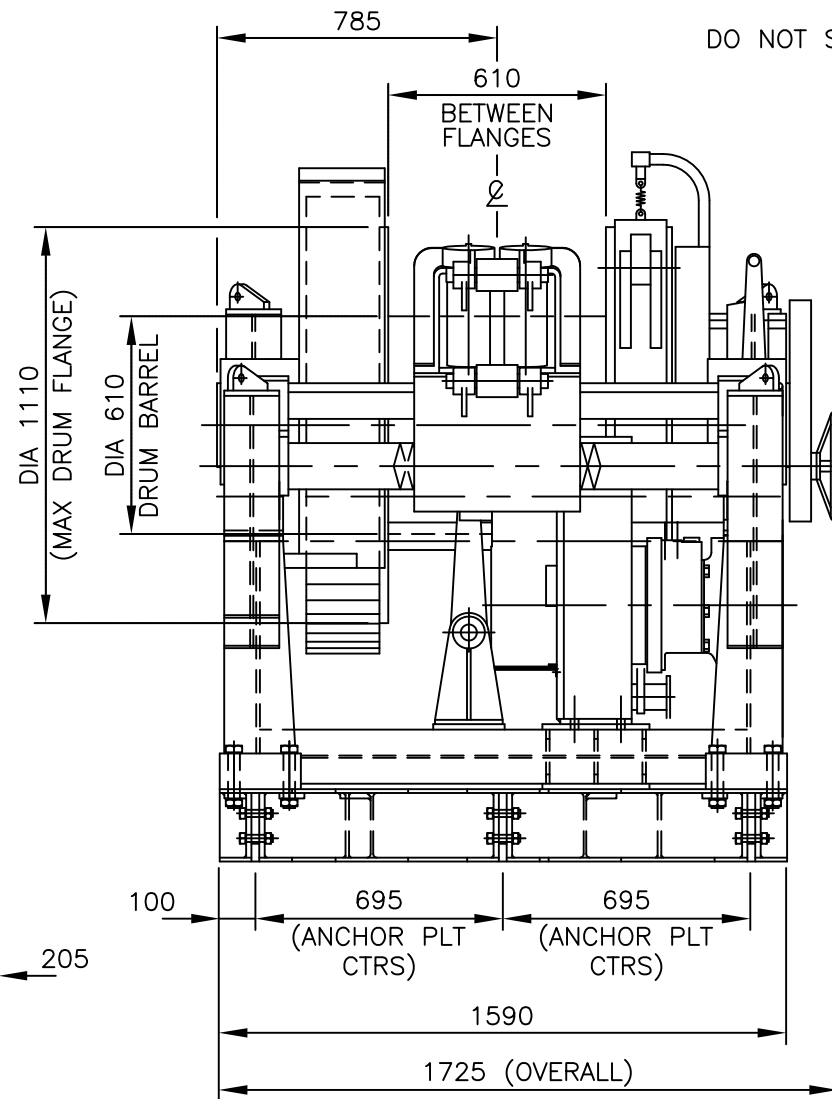

THIRD ANGLE

DO NOT SCALE

SEE DRG NO B3769 FOR ROTREX NH25 DECK ANCHOR PLT DETAILS  
 SEE DRG NO B3772 FOR ROTREX NH25 WINCH WITH SECONDARY BASE FOOTPRINT DETAILS.

TITLE ROTREX NH25 HYDRAULIC MOORING WINCH  
 WITH WELDABLE DECK ANCHOR PLTS

Rotrex Winches  
 Website: www.rotrex.co.uk

ABERDEEN Tel: (01224) 771818  
 DERBYSHIRE Tel: (01773) 603997  
 MOTHERWELL Tel: (01698) 749938

TOLERANCES  
 NO DECIMAL PLACES  $\pm 3.0\text{MM}$   
 ONE DECIMAL PLACE  $\pm 0.5\text{MM}$   
 ROUGH M/C  $\pm 0.25\text{MM}$   
 FINISH M/C  $\pm 0.025\text{MM}$   
 OR AS STATED  
 GRIND TO LIMIT STATED

DRAWN C.R.	SCALE 1:16	JOB No	TITLE
CHECKED C.R.	DATE 01/02	DRG.No C7040	

	C	A.C.
C.N.NUMBER	REV.	AUTH