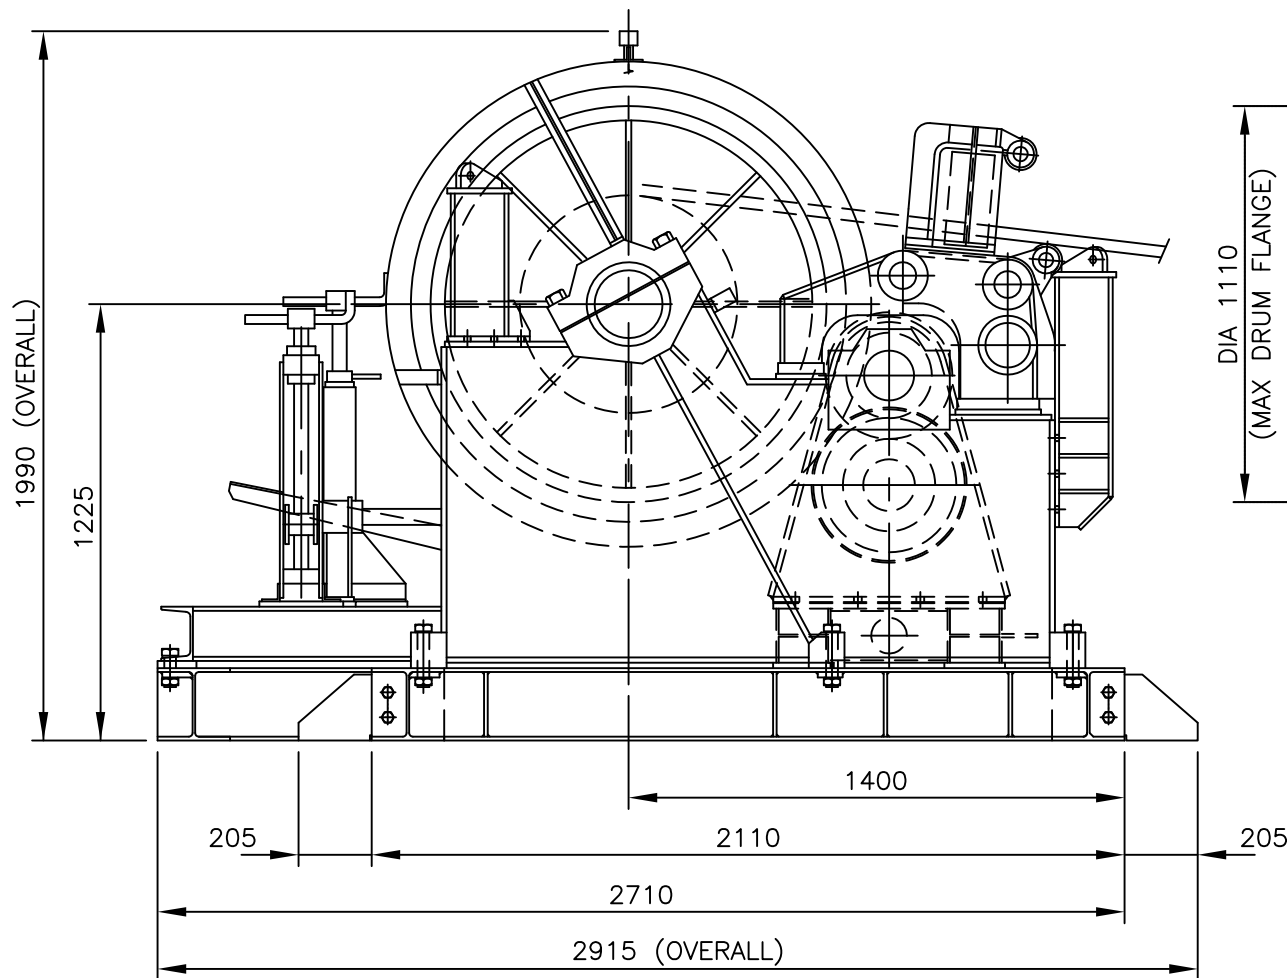

THIRD ANGLE

DO NOT SCALE

SEE DRG NO B3769 FOR ROTREX NH25 DECK ANCHOR PLT DETAILS  
 SEE DRG NO B3772 FOR ROTREX NH25 WINCH WITH SECONDARY BASE FOOTPRINT DETAILS.

TITLE ROTREX NH25 HYDRAULIC MOORING WINCH  
 WITH WELDABLE DECK ANCHOR PLTS

Rotrex Winches  
 Website: www.rotrex.co.uk

ABERDEEN Tel: (01224) 771818  
 DERBYSHIRE Tel: (01773) 603997  
 MOTHERWELL Tel: (01698) 749938

TOLERANCES  
 NO DECIMAL PLACES  $\pm 3.0\text{MM}$   
 ONE DECIMAL PLACE  $\pm 0.5\text{MM}$   
 ROUGH M/C  $\pm 0.25\text{MM}$   
 FINISH M/C  $\pm 0.025\text{MM}$   
 OR AS STATED  
 GRIND TO LIMIT STATED

DRAWN C.R.	SCALE 1:16	JOB No	TITLE
CHECKED C.R.	DATE 01/02	DRG.No C7040	

	C	A.C.
C.N.NUMBER	REV.	AUTH