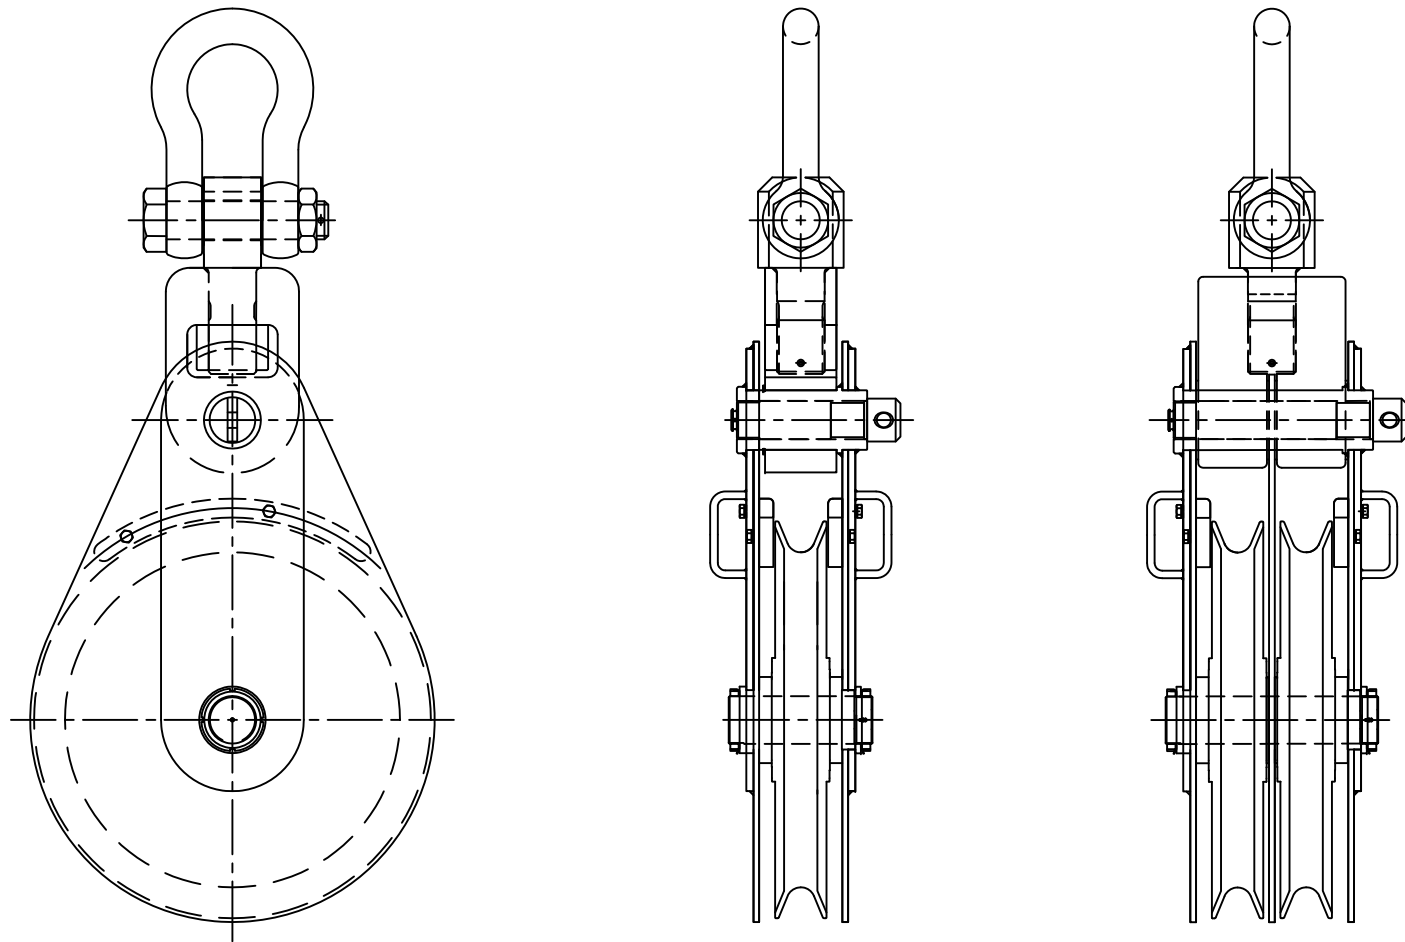

THIRD ANGLE

DO NOT SCALE

MULTI-SHEAVE BLOCKS AVAILABLE WITH 2-6 SHEAVES

TITLE
TYPICAL DRAWING OF A ROTREX
SINGLE-SHEAVE AND MULTI-SHEAVE
SNATCH BLOCKS

Rotrex Winches
Website: www.rotrex.co.uk

ABERDEEN Tel: (01224) 771818
DERBYSHIRE Tel: (01773) 603997
MOTHERWELL Tel: (01698) 749938

TOLERANCES
NO DECIMAL PLACES $\pm 3.0\text{MM}$
ONE DECIMAL PLACE $\pm 0.5\text{MM}$

 ROUGH M/C $\pm 0.25\text{MM}$
 FINISH M/C $\pm 0.025\text{MM}$
OR AS STATED
 GRIND TO LIMIT STATED

DRAWN
A.C.

SCALE
NTS