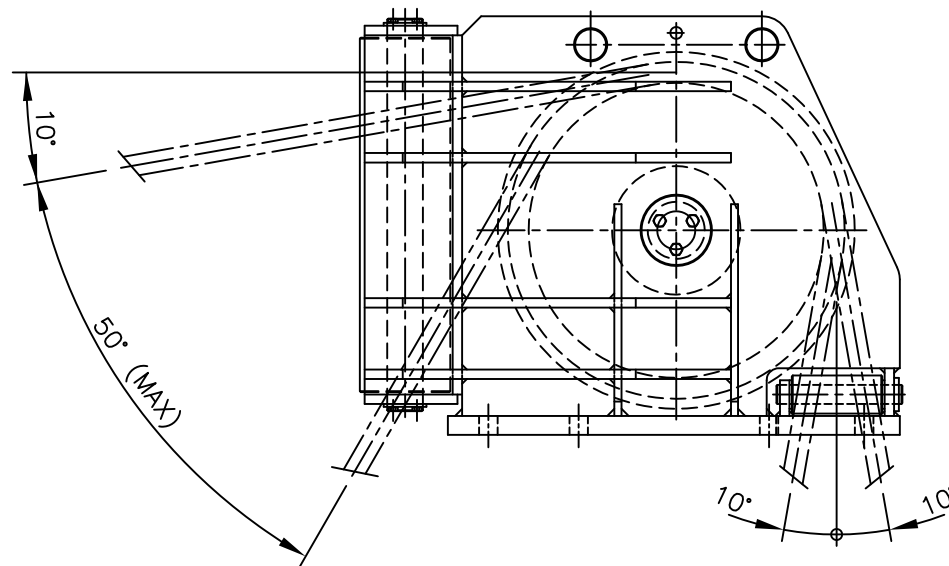

THIRD ANGLE

DO NOT SCALE

TITLE TYPICAL DRAWING OF A ROTREX
VERTICAL DECK SHEAVE

Rotrex Winches
Website: www.rotrex.co.uk

ABERDEEN Tel: (01224) 771818
DERBYSHIRE Tel: (01773) 603997
MOTHERWELL Tel: (01698) 744348

TOLERANCES
NO DECIMAL PLACES $\pm 3.0\text{MM}$
ONE DECIMAL PLACE $\pm 0.5\text{MM}$
ROUGH M/C $\pm 0.25\text{MM}$
FINISH M/C $\pm 0.025\text{MM}$
OR AS STATED
GRIND TO LIMIT STATED

DRAWN
A.C.

SCALE
NTS