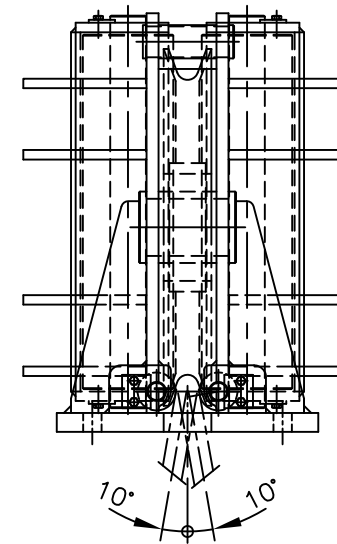

THIRD ANGLE

DO NOT SCALE

TITLE TYPICAL DRAWING OF A ROTREX
VERTICAL DECK SHEAVE

Rotrex Winches
Website: www.rotrex.co.uk

ABERDEEN Tel: (01224) 771818
DERBYSHIRE Tel: (01773) 603997
MOTHERWELL Tel: (01698) 744348

TOLERANCES
NO DECIMAL PLACES $\pm 3.0\text{MM}$
ONE DECIMAL PLACE $\pm 0.5\text{MM}$
ROUGH M/C $\pm 0.25\text{MM}$
FINISH M/C $\pm 0.025\text{MM}$
OR AS STATED
GRIND TO LIMIT STATED

DRAWN
A.C.

SCALE
NTS