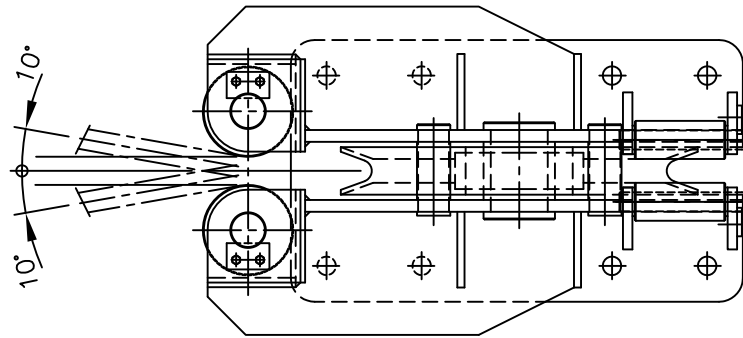

THIRD ANGLE

DO NOT SCALE

TITLE TYPICAL DRAWING OF A ROTREX
VERTICAL DECK SHEAVE

Rotrex Winches
Website: www.rotrex.co.uk

ABERDEEN Tel: (01224) 771818
DERBYSHIRE Tel: (01773) 603997
MOTHERWELL Tel: (01698) 744348

TOLERANCES
NO DECIMAL PLACES $\pm 3.0\text{MM}$
ONE DECIMAL PLACE $\pm 0.5\text{MM}$
ROUGH M/C $\pm 0.25\text{MM}$
FINISH M/C $\pm 0.025\text{MM}$
OR AS STATED
GRIND TO LIMIT STATED

DRAWN
A.C.

SCALE
NTS